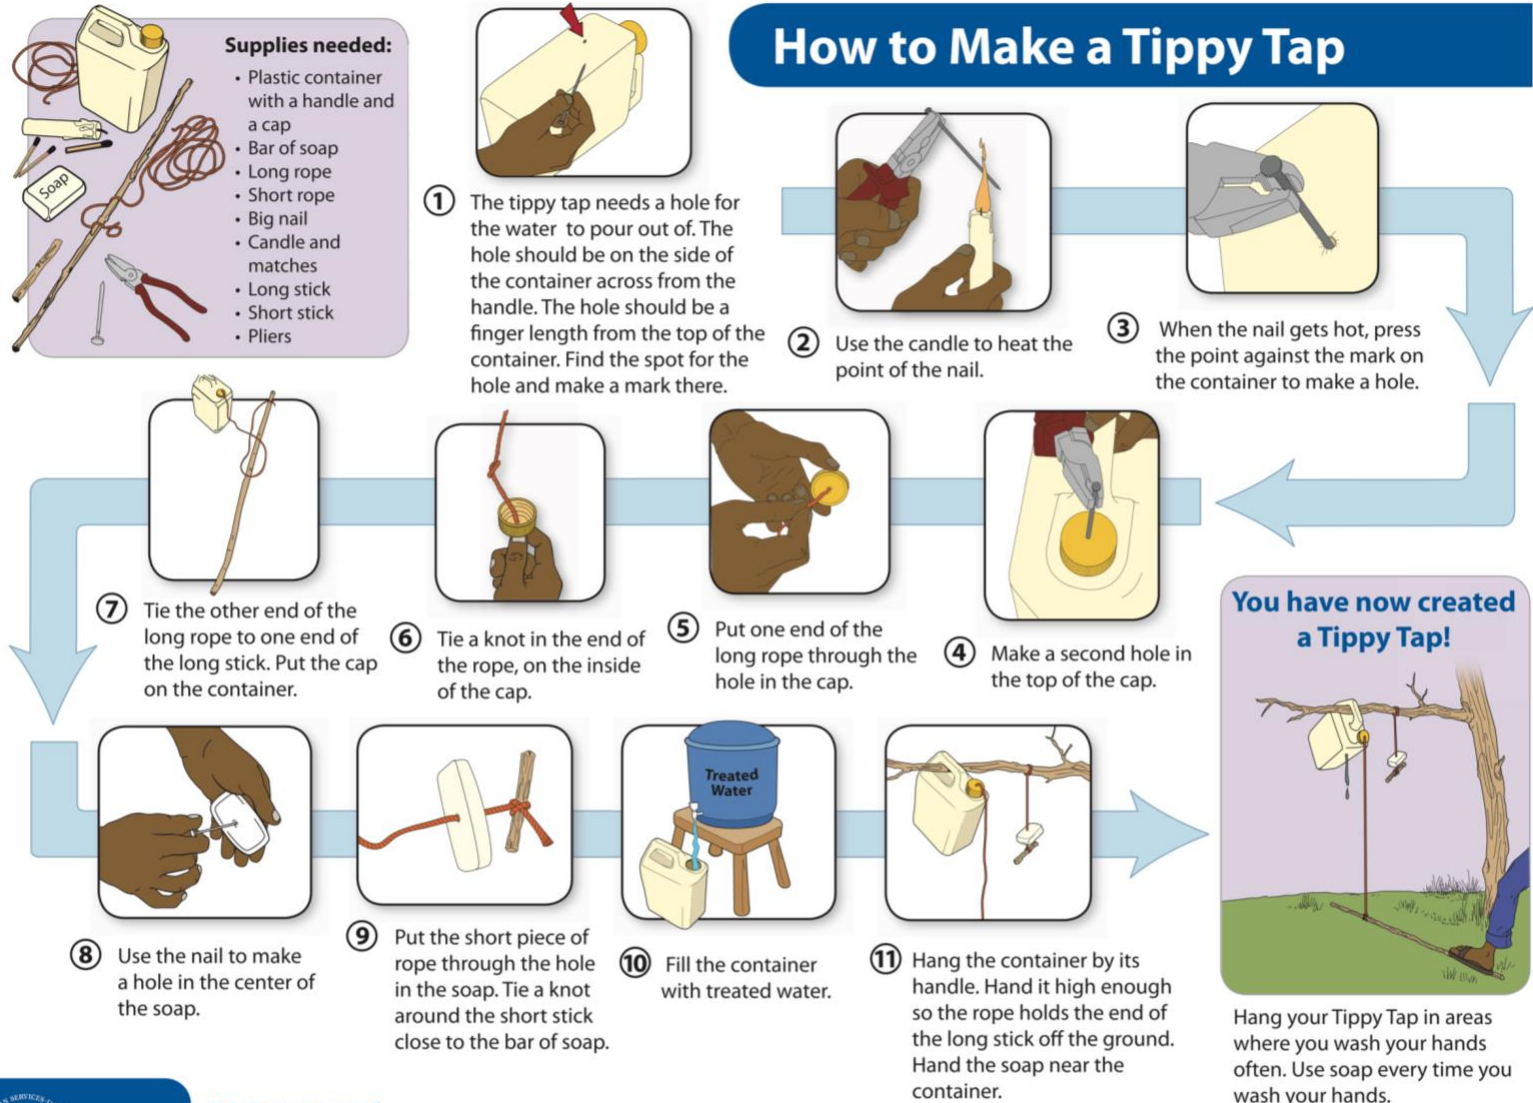

# How can I make a Tippy Tap at home?

Instructions for a hands-free hand washing station that can be made for your home.

## How to Make a Tippy Tap

Hang your Tippy Tap in areas where you wash your hands often. Use soap every time you wash your hands.

U.S. Department of Health and Human Services  
Centers for Disease Control and Prevention